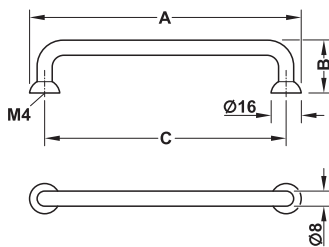

1

Trend Furniture Handles

Häfele Design Model H1715

Finish/colour	Dim. A mm	Dim. B mm	Dim. C mm	Cat. No.
Polished chrome plated	144	28	128	106.62.215
	176	28	160	106.62.216
Brushed brass plated	144	28	128	106.62.515
	176	28	160	106.62.516
Antique pewter	144	28	128	106.62.915
	176	28	160	106.62.916
Polished copper plated	144	28	128	106.62.015
	176	28	160	106.62.016
Matt white	144	28	128	106.62.715
	176	28	160	106.62.716
Matt black	144	28	128	106.62.115
	176	28	160	106.62.116

Packing: 1 or 10 pieces

M4 threaded screws

► FF 1.260

DGH-M-INT 2020, HDE-en, 05/19; Dimensional data not binding. We reserve the right to alter specifications without notice.