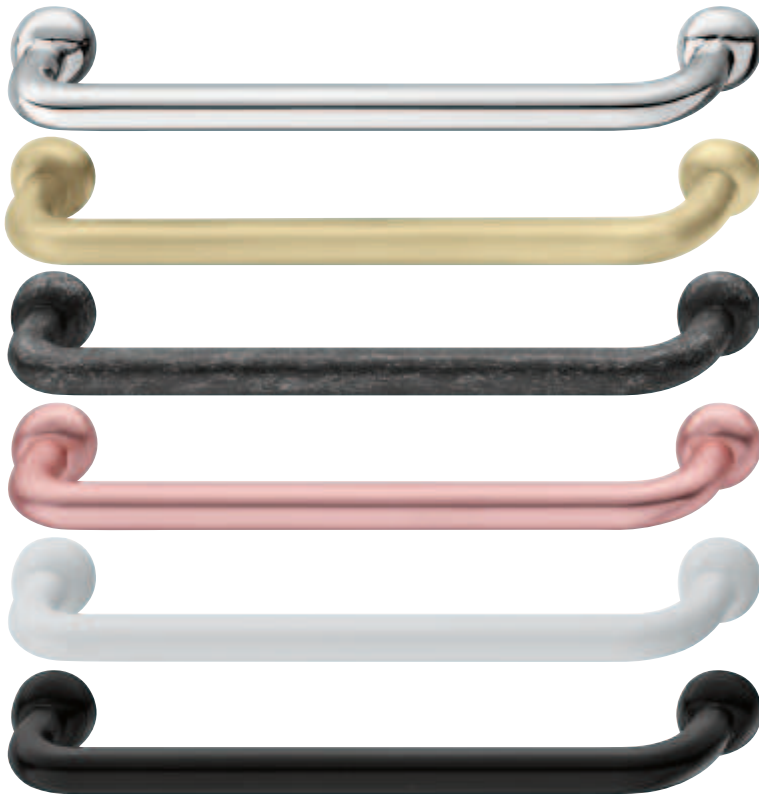

1

Trend Furniture Handles

Häfele Design Model H1715

Finish/colour	Dim. A mm	Dim. B mm	Dim. C mm	Cat. No.
Polished chrome plated	144	28	128	106.62.215
	176	28	160	106.62.216
Brushed brass plated	144	28	128	106.62.515
	176	28	160	106.62.516
Antique pewter	144	28	128	106.62.915
	176	28	160	106.62.916
Polished copper plated	144	28	128	106.62.015
	176	28	160	106.62.016
Matt white	144	28	128	106.62.715
	176	28	160	106.62.716
Matt black	144	28	128	106.62.115
	176	28	160	106.62.116

Packing: 1 or 10 pieces

M4 threaded screws

► FF 1.260

DGH-M-INT 2020, HDE-en, 05/19; Dimensional data not binding. We reserve the right to alter specifications without notice.